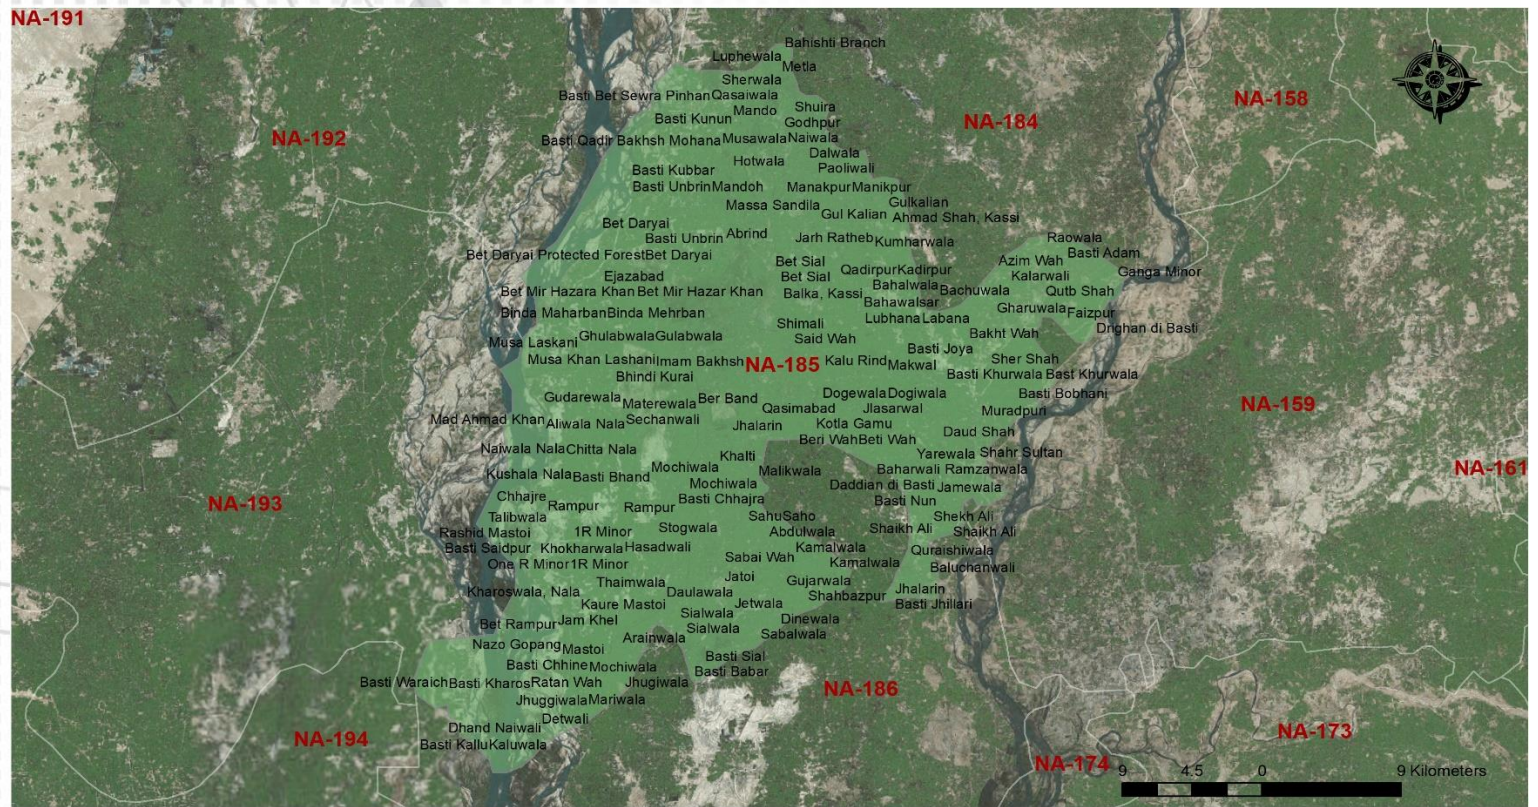

CONSTITUENCY PROFILE

NA-185 MUZAFFARGARH-V PUNJAB

CONSTITUENCY POPULATION

725,317

VOTER STATISTICS

Male

196,746

Female

154,435

Total

351,181

48%

of the total population are registered as voters

POLLING STATIONS

87

Male

1,254

AVERAGE VOTER AT POLLING BOOTH

542

LIST OF CONTESTING CANDIDATES

#	Name	Name of Political Party
1	Jamshaid Ahmad	Pakistan Awami Raj
2	Rao Atif Ali Khan	Independent
3	Sayeda Zahra Basit Bukhari	Independent
4	Azra Parveen	Independent
5	Muhammad Zafar Ullah Khan Laghari	Independent
6	Muhammad Masood Saeedi	Tehreek-e-Labaik Pakistan
7	Muhammad Mazzam Ali Khan	Pakistan Tehreek-e-Insaf
8	Makhdomzada Sayed Basit Ahmad Sultan	Independent